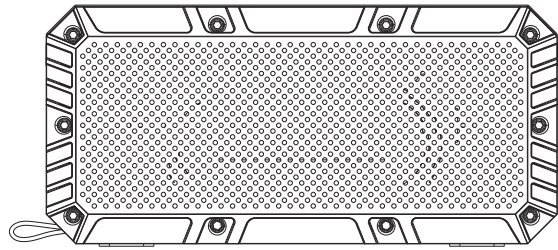

V2 WIRELESS SPEAKER MANUAL

INTRODUCTION

HOW TO CONNECT

FUNCTIONS

Note: short press the Mode switch button, to switch between Bluetooth \ TF card \ Aux-in.

OTHER

Charging
Using a USB cable to connect to a computer or buy USB charger separately.

Blue indicator flashes	Status of waiting for connecting
Blue indicator remains steadily on	Connected to Bluetooth source or connected to aux-in devices
Low power indicator flashes	Battery voltage lower than 3.3V , Red light flashes means your speaker needs to be charged
Red charging indicator light	Red indicator is on when charging , and off when fully charged

Note: Your speaker will power on automatically within 15 minutes if you did not pair it with playback devices in order to save energy.

SPECIFICATIONS

Driver spec	Φ40mm 4Ω/4W
Size	L149.5*W48.5*H70.5 mm
Net weight	273g
RMS	3W x 2
Frequency response	100HZ - 16KHZ
Sensitivity	80db
S/N ratio	≥ 70db
Distortion	≤ 0.1% @1W
Working distance	about 33 feet
Transmission power	Class2 Class2, 4dbm
Bluetooth profiles	A2DP,AVRCP,HFP
Frequency range	2.400—2.480GHz
Working current	≤ 600mA
Working voltage	3.7V
Charging voltage	DC 5V
Charging current	500MA