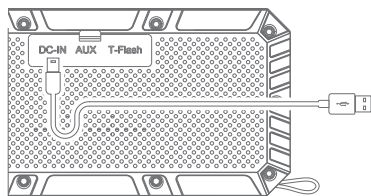

V2 WIRELESS SPEAKER MANUAL

INTRODUCTION

HOW TO CONNECT

FUNCTIONS

Note: short press the Mode switch button, to switch between Bluetooth \ TF card \ Aux-in.

OTHER

Charging
Using a USB cable to connect to a computer or buy USB charger separately.

Blue indicator flashes	Status of waiting for connecting
Blue indicator remains steadily on	Connected to Bluetooth source or connected to aux-in devices
Low power indicator flashes	Battery voltage lower than 3.3V , Red light flashes means your speaker needs to be charged
Red charging indicator light	Red indicator is on when charging , and off when fully charged

Note: Your speaker will power on automatically within 15 minutes if you did not pair it with playback devices in order to save energy.

SPECIFICATIONS

Driver spec	Φ40mm 4Ω/4W
Size	L149.5*W48.5*H70.5 mm
Net weight	273g
RMS	3W x 2
Frequency response	100HZ - 16KHZ
Sensitivity	80db
S/N ratio	≥ 70db
Distortion	≤ 0.1% @1W
Working distance	about 33 feet
Transmission power	Class2 Class2, 4dbm
Bluetooth profiles	A2DP,AVRCP,HFP
Frequency range	2.400—2.480GHz
Working current	≤ 600mA
Working voltage	3.7V
Charging voltage	DC 5V
Charging current	500MA