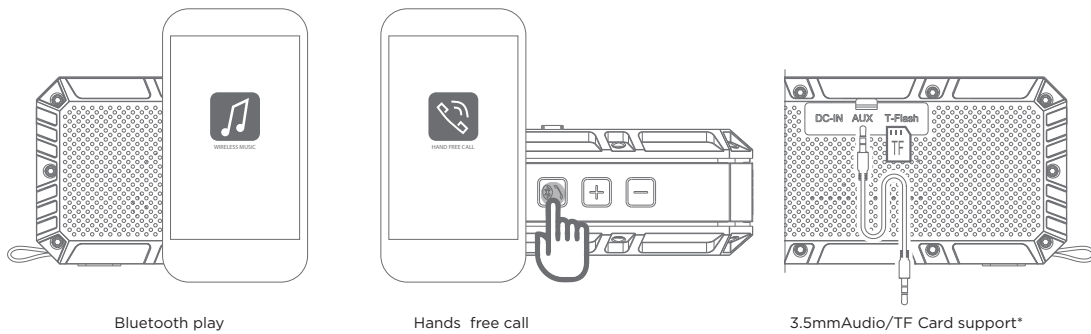

V2 WIRELESS SPEAKER MANUAL

INTRODUCTION

HOW TO CONNECT

FUNCTIONS

Note: short press the Mode switch button, to switch between Bluetooth \ TF card \ Aux-in.

OTHER

Charging
Using a USB cable to connect to a computer or buy USB charger separately.

Blue indicator flashes	Status of waiting for connecting
Blue indicator remains steadily on	Connected to Bluetooth source or connected to aux-in devices
Low power indicator flashes	Battery voltage lower than 3.3V , Red light flashes means your speaker needs to be charged
Red charging indicator light	Red indicator is on when charging , and off when fully charged

Note: Your speaker will power on automatically within 15 minutes if you did not pair it with playback devices in order to save energy.

SPECIFICATIONS

Driver spec	Φ40mm 4Ω/4W
Size	L149.5*W48.5*H70.5 mm
Net weight	273g
RMS	3W x 2
Frequency response	100HZ - 16KHZ
Sensitivity	80db
S/N ratio	≥ 70db
Distortion	≤ 0.1% @1W
Working distance	about 33 feet
Transmission power	Class2 Class2, 4dbm
Bluetooth profiles	A2DP,AVRCP,HFP
Frequency range	2.400—2.480GHz
Working current	≤ 600mA
Working voltage	3.7V
Charging voltage	DC 5V
Charging current	500MA