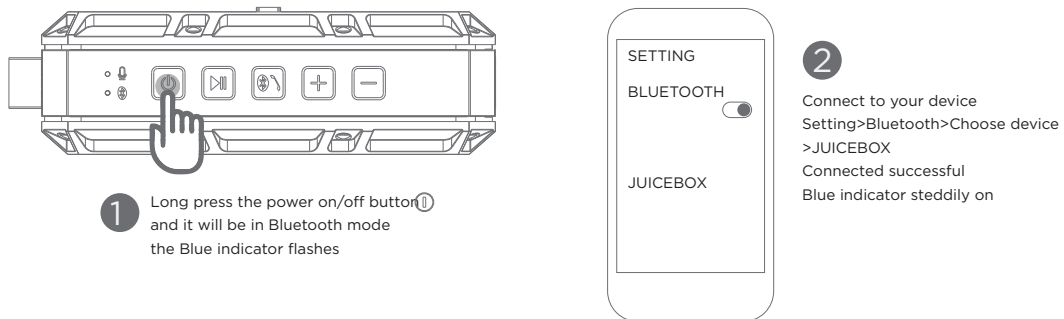

V2 WIRELESS SPEAKER MANUAL

INTRODUCTION

HOW TO CONNECT

FUNCTIONS

Note: short press the Mode switch button, to switch between Bluetooth \ TF card \ Aux-in.

OTHER

Charging
Using a USB cable to connect to a computer or buy USB charger separately.

Blue indicator flashes	Status of waiting for connecting
Blue indicator remains steadily on	Connected to Bluetooth source or connected to aux-in devices
Low power indicator flashes	Battery voltage lower than 3.3V , Red light flashes means your speaker needs to be charged
Red charging indicator light	Red indicator is on when charging , and off when fully charged

Note: Your speaker will power on automatically within 15 minutes if you did not pair it with playback devices in order to save energy.

SPECIFICATIONS

Driver spec	Φ40mm 4Ω/4W
Size	L149.5*W48.5*H70.5 mm
Net weight	273g
RMS	3W x 2
Frequency response	100HZ - 16KHZ
Sensitivity	80db
S/N ratio	≥ 70db
Distortion	≤ 0.1% @1W
Working distance	about 33 feet
Transmission power	Class2 Class2, 4dbm
Bluetooth profiles	A2DP,AVRCP,HFP
Frequency range	2.400—2.480GHz
Working current	≤ 600mA
Working voltage	3.7V
Charging voltage	DC 5V
Charging current	500MA