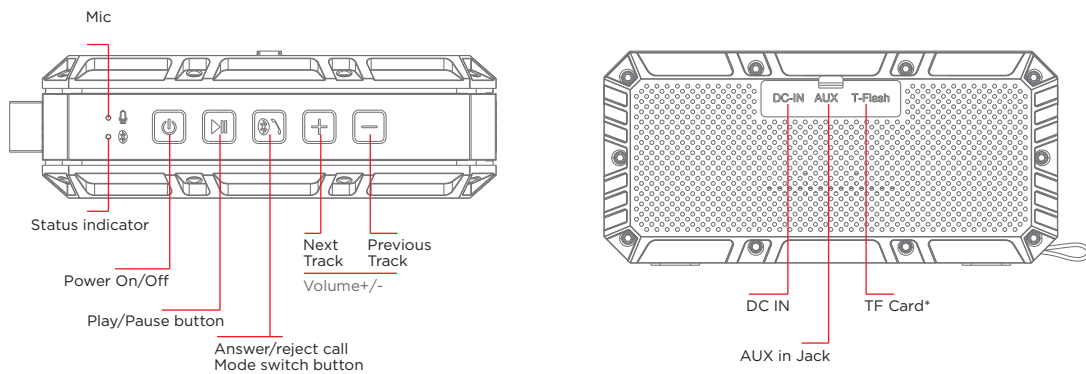

V2 WIRELESS SPEAKER MANUAL

INTRODUCTION

HOW TO CONNECT

FUNCTIONS

Note: short press the Mode switch button, to switch between Bluetooth \ TF card \ Aux-in.

OTHER

Charging
Using a USB cable to connect to a computer or buy USB charger separately.

Blue indicator flashes	Status of waiting for connecting
Blue indicator remains steadily on	Connected to Bluetooth source or connected to aux-in devices
Low power indicator flashes	Battery voltage lower than 3.3V , Red light flashes means your speaker needs to be charged
Red charging indicator light	Red indicator is on when charging , and off when fully charged

Note: Your speaker will power on automatically within 15 minutes if you did not pair it with playback devices in order to save energy.

SPECIFICATIONS

Driver spec	Φ40mm 4Ω/4W
Size	L149.5*W48.5*H70.5 mm
Net weight	273g
RMS	3W x 2
Frequency response	100HZ - 16KHZ
Sensitivity	80db
S/N ratio	≥ 70db
Distortion	≤ 0.1% @1W
Working distance	about 33 feet
Transmission power	Class2 Class2, 4dbm
Bluetooth profiles	A2DP,AVRCP,HFP
Frequency range	2.400—2.480GHz
Working current	≤ 600mA
Working voltage	3.7V
Charging voltage	DC 5V
Charging current	500MA